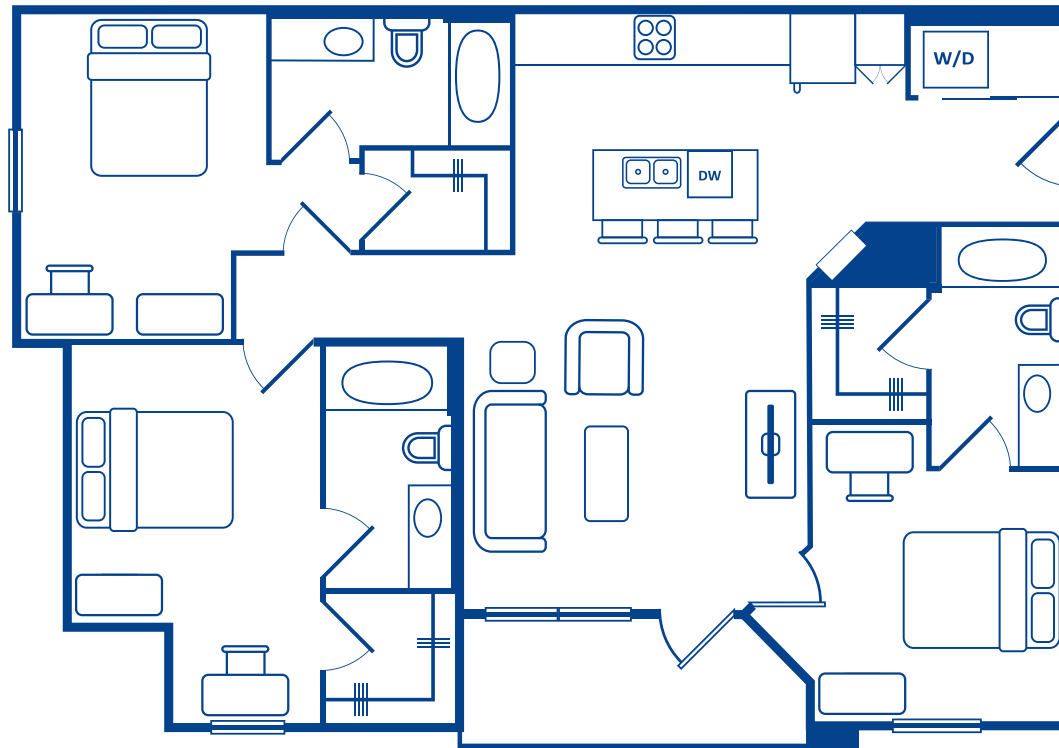

1,244 square feet

C1 3 BED, 3 BATH

205-722-5400

LarkInTheWoods.com

1,281 square feet

C2 3 BED, 3 BATH

205-722-5400

LarkInTheWoods.com

1,281 square feet

C3 3 BED, 3 BATH (ACCESSIBLE)

205-722-5400

LarkInTheWoods.com