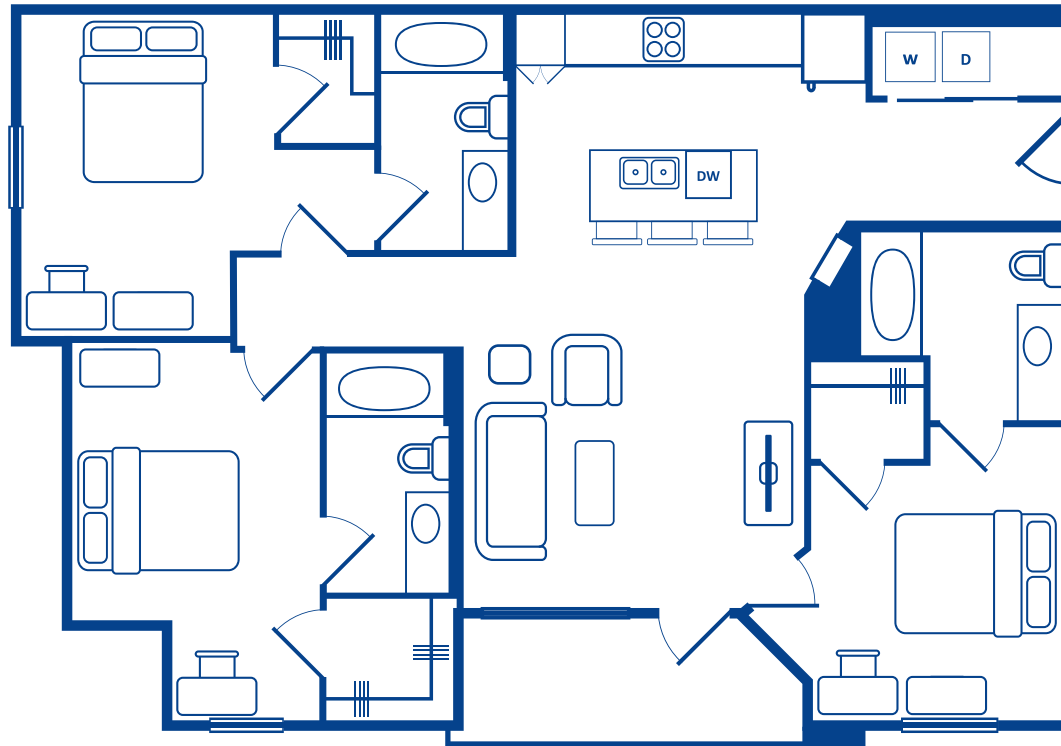

1,244 square feet

C1 3 BED, 3 BATH

205-722-5400

LarkInTheWoods.com

1,281 square feet

C2 3 BED, 3 BATH

205-722-5400

LarkInTheWoods.com

1,281 square feet

C3 3 BED, 3 BATH (ACCESSIBLE)

205-722-5400

LarkInTheWoods.com