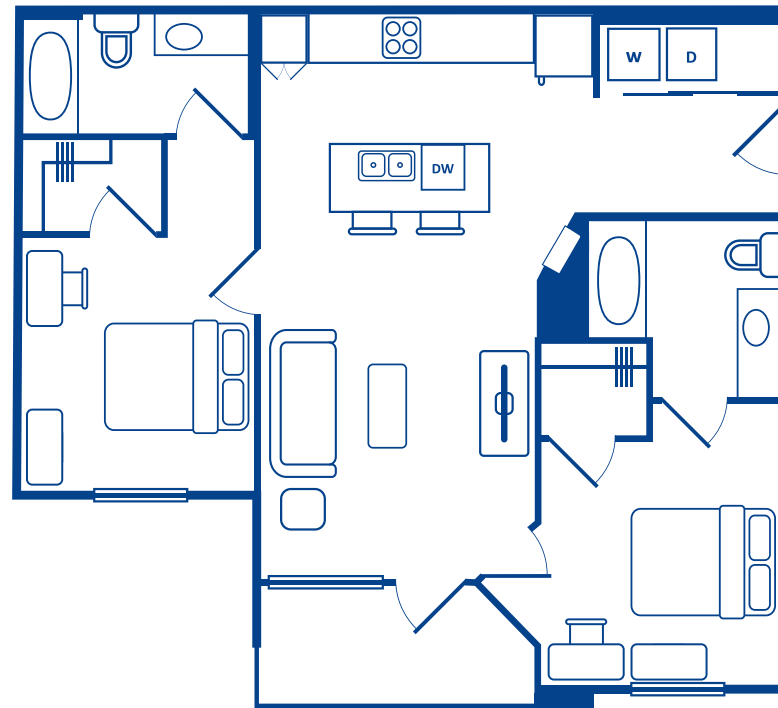

940 square feet

B1 2 BED, 2 BATH

205-722-5400

LarkInTheWoods.com

940 square feet

B2 2 BED, 2 BATH (ACCESSIBLE)

205-722-5400

LarkInTheWoods.com